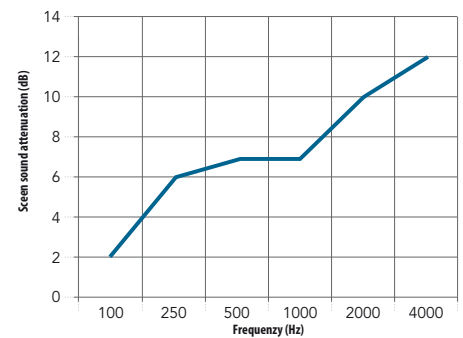

Reagoiminen tuleen
B-s1,d0
Perustuu standardiin EN 13501-1

Ympäristö
Täysin kierrätettävä kivillä

Puhdistaminen

- Kehys: Imurointi, kosteapyyhintä ja matalapainevaahtopesu
- Canvas: Imurointi, kosteapyyhintä ja normaali konepesu 70 asteessa

Sisäilmasto
Valikoimalle Rockfon-tuotteita on myönnetty rakennusmateriaalien M1-merkki ja Tanskan Indoor Climate Label alhaisille VOC-päästöille

Hygienia
Kivillä ei toimi mikro-organismien kasvualustana